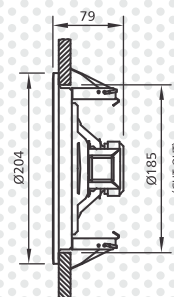

RIMLESS Ceiling Speakers WITH 100V LINE

CSX-6101T and CSX-5081T are elegant, rimless design ceiling speakers. They have an ultra slim grill with an almost invisible border and a limited grill depth which projects only a few millimetres from the ceiling surface. This graceful and unobtrusive grill is held in place by several powerful neodymium magnets, making disassembly and assembly very simple.

Features

- **CSX-6101T** is a 6" Full Range Speaker with power taps of 10, 5 and 2.5 Watts.
- **CSX-5081T** is a 5" Full Range Speaker with power taps of 8, 4 and 2 Watts.
- Easy mounting with spring loaded wing clamps.
- 100V operation with easy selection of power taps through a terminal block.

Specifications

Model	CSX-6101T	CSX-5081T
Input Power	10W RMS	8W RMS
Power Taps on 100V	10/5/2.5W	8/4/2W
Impedance	1k / 2k / 4kΩ	1.25k / 2.5k / 5kΩ
Frequency Response	50-15,000Hz	80-15,000Hz
SPL (1W/1m)	92dB	92dB
Dimensions	Ø204 × H79 mm	Ø168 × H68 mm
Weight	0.89kg	0.68kg

CSX-6101T