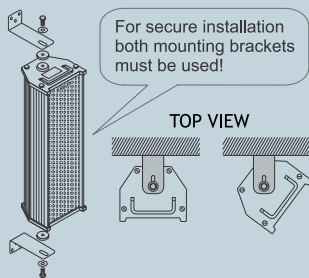

TOP VIEW

Specifications

Model	ASC-40T	ASC-20T
Input Power	30W RMS, 45W Max.	15W RMS, 23W Max.
Power Taps	30/20/10/5W	15/10/5/2.5W
Impedance/Voltage	100V	100V
Frequency Response	150-10,000Hz	150-10,000Hz
SPL (1W/1m)	95dB	92dB
Speakers	4 × 6"×4"	2 × 6"×4"
Dimensions	W145 × H900 × D130 mm	W145 × H460 × D130 mm
Weight	5.10kg	2.70kg

Design and Specifications are subject to change without notice owing to continuous product up-gradation. Technical specifications are subject to production tolerances. We cannot be held responsible for printing errors, should they occur. AHUJA is a registered trademark of Ahuja Radios in India and other countries. © Copyright Ahuja Radios, 2019. All rights reserved. Any unauthorized reproduction or use of logos, images or design elements is strictly prohibited by law. No part of this compilation may be reproduced in any manner or translated without written permission.

AHUJA RADIOS

215, Okhla Industrial Estate, New Delhi-110020, INDIA • C-45, Phase-II, Noida-201305 (UP) INDIA

Tel.: +91-11-26310697, 41612474 | Fax: +91-11-26847287

E-mail: marketing@ahujaradios.com | Website: www.ahujaradios.com

E: & O.E. 09/03/19